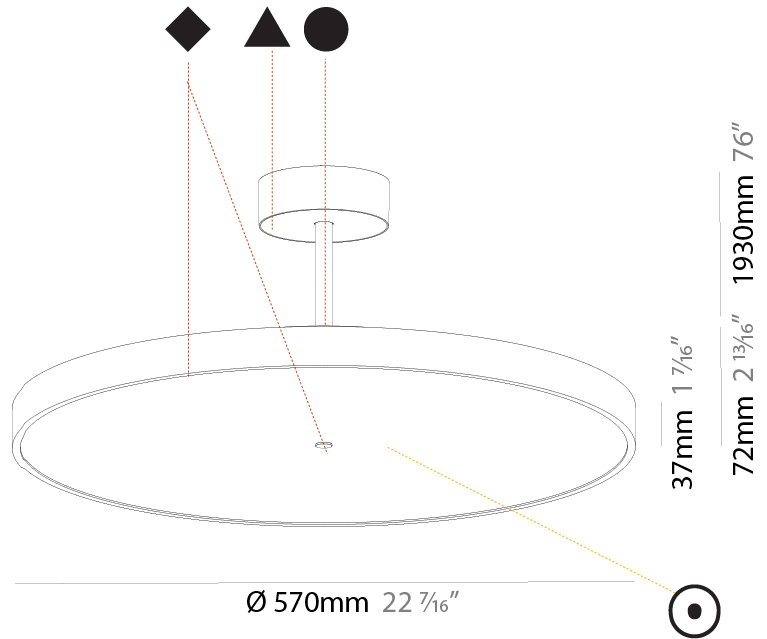

GENERAL

Series: Sign Diva Tube
Subseries: Sign Diva Tube
Brand: Prolicht
Division: Architectural
Mounting Type: Suspension
Mounting Location: Ceiling
Subcategory: Pendant

PHYSICAL

Shape: Round
Diameter (mm): 570
Diameter (in): 22 ⁷/₁₆"
Height (mm): 72
Height (in): 2 ¹³/₁₆"
Max. Overall Height (mm): 2002
Max. Overall Height (in): 78 ¹³/₁₆"
Light Distribution: Direct
Weight (kg): 7.718
Weight (lbs): 17.015
Diffuser: PMMA - Opal / Micro-Prism / Sparkling Secret / Vintage Industrial
Fixture Finish: SSR / BKV / CWI / CRY / HAB / UFT / ITA / RUA / FTG / MYG / LOD / PUS / FRO / FUP / KIA / POP / BLS / SPG / MEY / GOH / GUM / CHC / COM / ABZ / JAG / OBR / MOS / ROR
Fixture Material: Extruded Aluminum / Steel

ELECTRICAL

Lamp Type: LED (Zhaga Standard)
Input Wattage (W): 49
Total Output Wattage (W): 46.9
Dimming: Tri-Mode (Non-Dimming and Phase Dimming (120Vac only) and 0-10V Dimming)
Driver Included: Yes
Driver Location: Integrated
Driver Type: Constant Current - Universal
Driver Class: Class 2
Input Voltage (V): 120 - 277
Constant Current (MA): 350

LED

Color Temperature (*K): 2700 / 3000 / 3500 / 4000
Max. Delivered Lumen (lm): 4978 / 5337 / 5384 / 5494
Nominal Lumen (lm): 6199 / 6646 / 6705 / 6842
CRI: >90 CRI
Lamp Life (hrs): 50000

OPTICAL

RATINGS AND CERTIFICATIONS

Certified By: Certified for North American Standards
IP rating: IP20